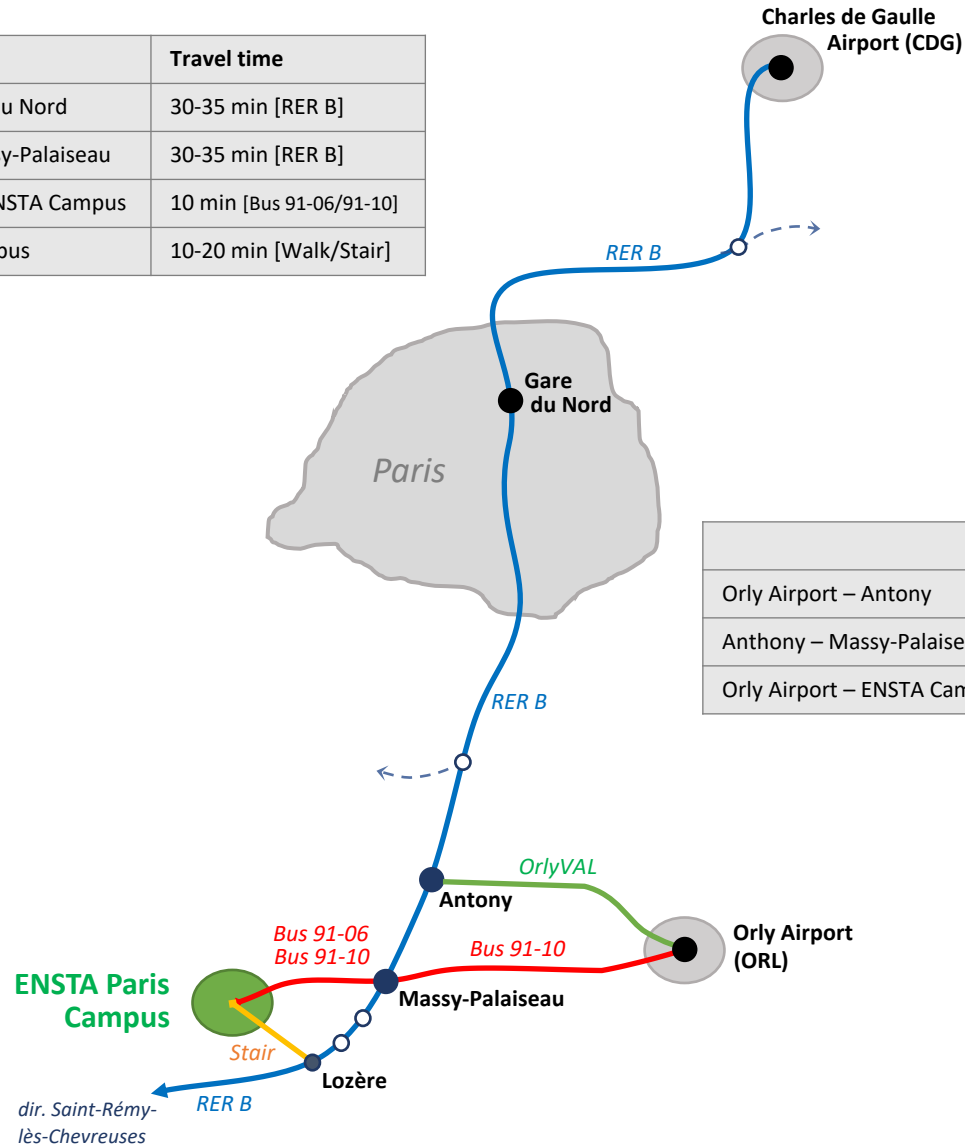

	Travel time
CDG Airport – Gare du Nord	30-35 min [RER B]
Gare du Nord – Massy-Palaiseau	30-35 min [RER B]
Massy-Palaiseau – ENSTA Campus	10 min [Bus 91-06/91-10]
Lozère – ENSTA Campus	10-20 min [Walk/Stair]

	Travel time
Orly Airport – Antony	5 min [OrlyVal]
Antony – Massy-Palaiseau	10 min [RER B]
Orly Airport – ENSTA Campus	60 min [Bus 91-10]